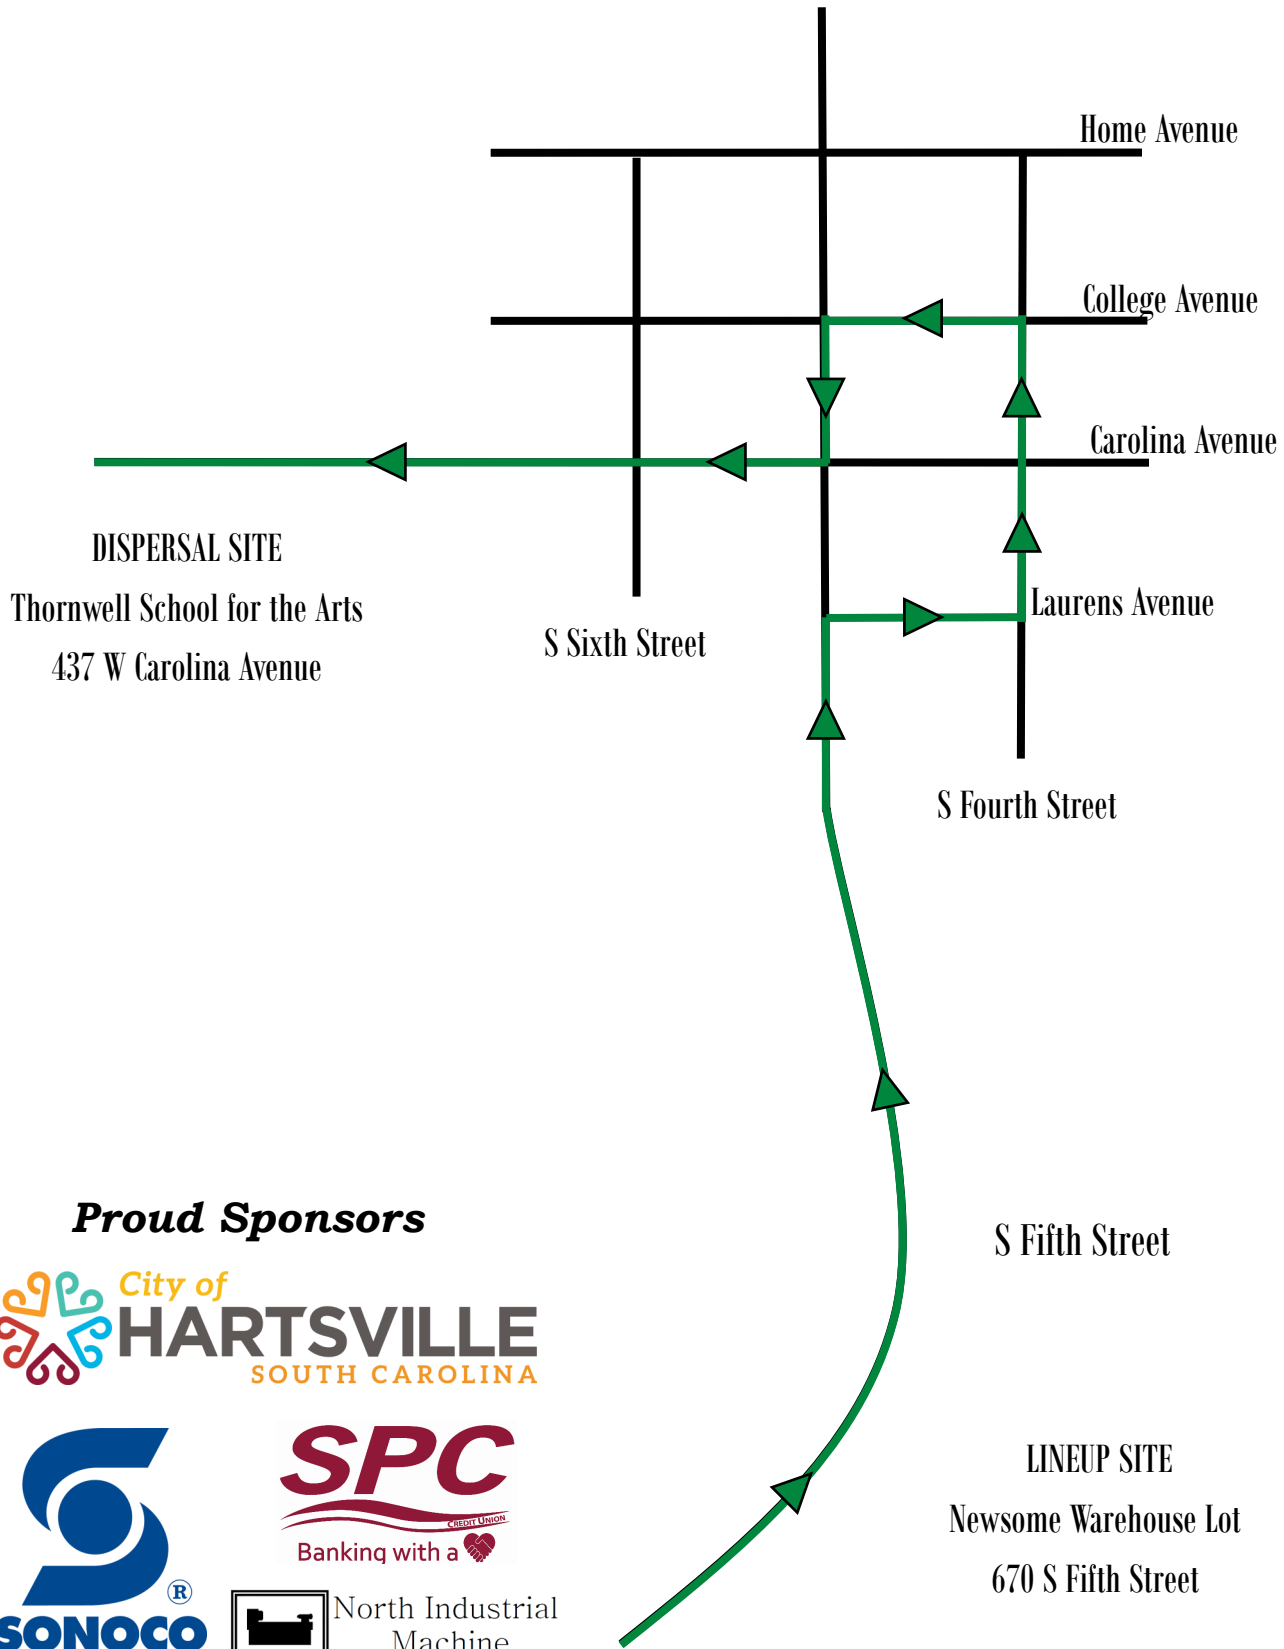

# 2017 HARTSVILLE CHRISTMAS PARADE ROUTE MAP

## Proud Sponsors